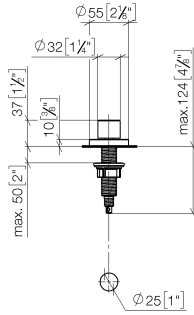

Strainer waste with control handle - Brushed Chrome

ELIO

10 710 970

- control for single basin
- including adapter for Bowden cable

Fits ELIO, ENO, MEM, META SQUARE, SYNC, TARA and TARA ULTRA

Fits: ELIO, MEM, TARA, TARA ULTRA, META SQUARE

10 710 970

mm [inches]

10 710 970

Parts for other finishes can be found here: [Chrome](#)

Spare parts list

No.	Item Number	Name	Quantity used	Delivery time
1	09 20 97 030-93	handle	1	60
2	90 12 12 002 00 90	fixing cap	1	2
3	09 27 87 006-93	rosette	1	60
4	90 14 10 043 00 90	seal	1	2
5	09 14 10 042 90	seal	1	2
6	09 29 06 087-93	spindle	1	-
Spare part can no longer be ordered, please order the replacement item				
7	04 30 01 029 00 90	adaptor	1	2
8	09 24 03 175 90	adaptor	1	2
9	09 11 10 073-07	connection	1	30
10	09 11 10 074-07	connection	1	30
11	09 11 10 079-07	connection	1	30
12	09 30 11 087 90	disc	1	2
13	09 23 30 024-07	nut	1	30