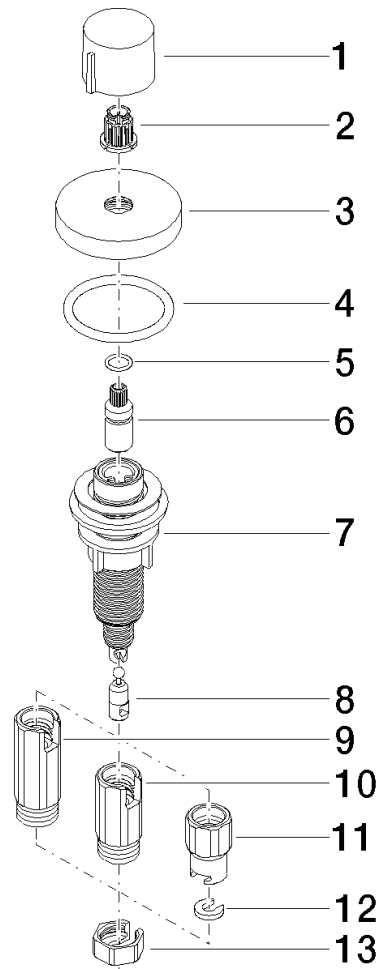

Strainer waste with control handle - Brushed Chrome

ELIO

10 710 970

- control for single basin
- including adapter for Bowden cable

Fits ELIO, ENO, MEM, META SQUARE, SYNC, TARA and TARA ULTRA

Fits: ELIO, MEM, TARA, TARA ULTRA, META SQUARE

	Brushed Chrome	10 710 970-93
	Chrome	10 710 970-00
	Brushed Platinum	10 710 970-06
	Platinum	10 710 970-08
	Durabronze (23kt Gold)	10 710 970-09
	Dark Chrome	10 710 970-19
	Brushed Durabronze (23kt Gold)	10 710 970-28
	Matte Black	10 710 970-33
	Brushed Champagne (22kt Gold)	10 710 970-46
	Champagne (22kt Gold)	10 710 970-47
	Brushed Dark Platinum	10 710 970-99

10 710 970

mm [inches]

10 710 970

Parts for other finishes can be found here: [Chrome](#)

Spare parts list

No.	Item Number	Name	Quantity used	Delivery time
1	09 20 97 030-93	handle	1	60
2	90 12 12 002 00 90	fixing cap	1	2
3	09 27 87 006-93	rosette	1	60
4	90 14 10 043 00 90	seal	1	2
5	09 14 10 042 90	seal	1	2
6	09 29 06 087-93	spindle	1	-
Spare part can no longer be ordered, please order the replacement item				
7	04 30 01 029 00 90	adaptor	1	2
8	09 24 03 175 90	adaptor	1	2
9	09 11 10 073-07	connection	1	30
10	09 11 10 074-07	connection	1	30
11	09 11 10 079-07	connection	1	30
12	09 30 11 087 90	disc	1	2
13	09 23 30 024-07	nut	1	30